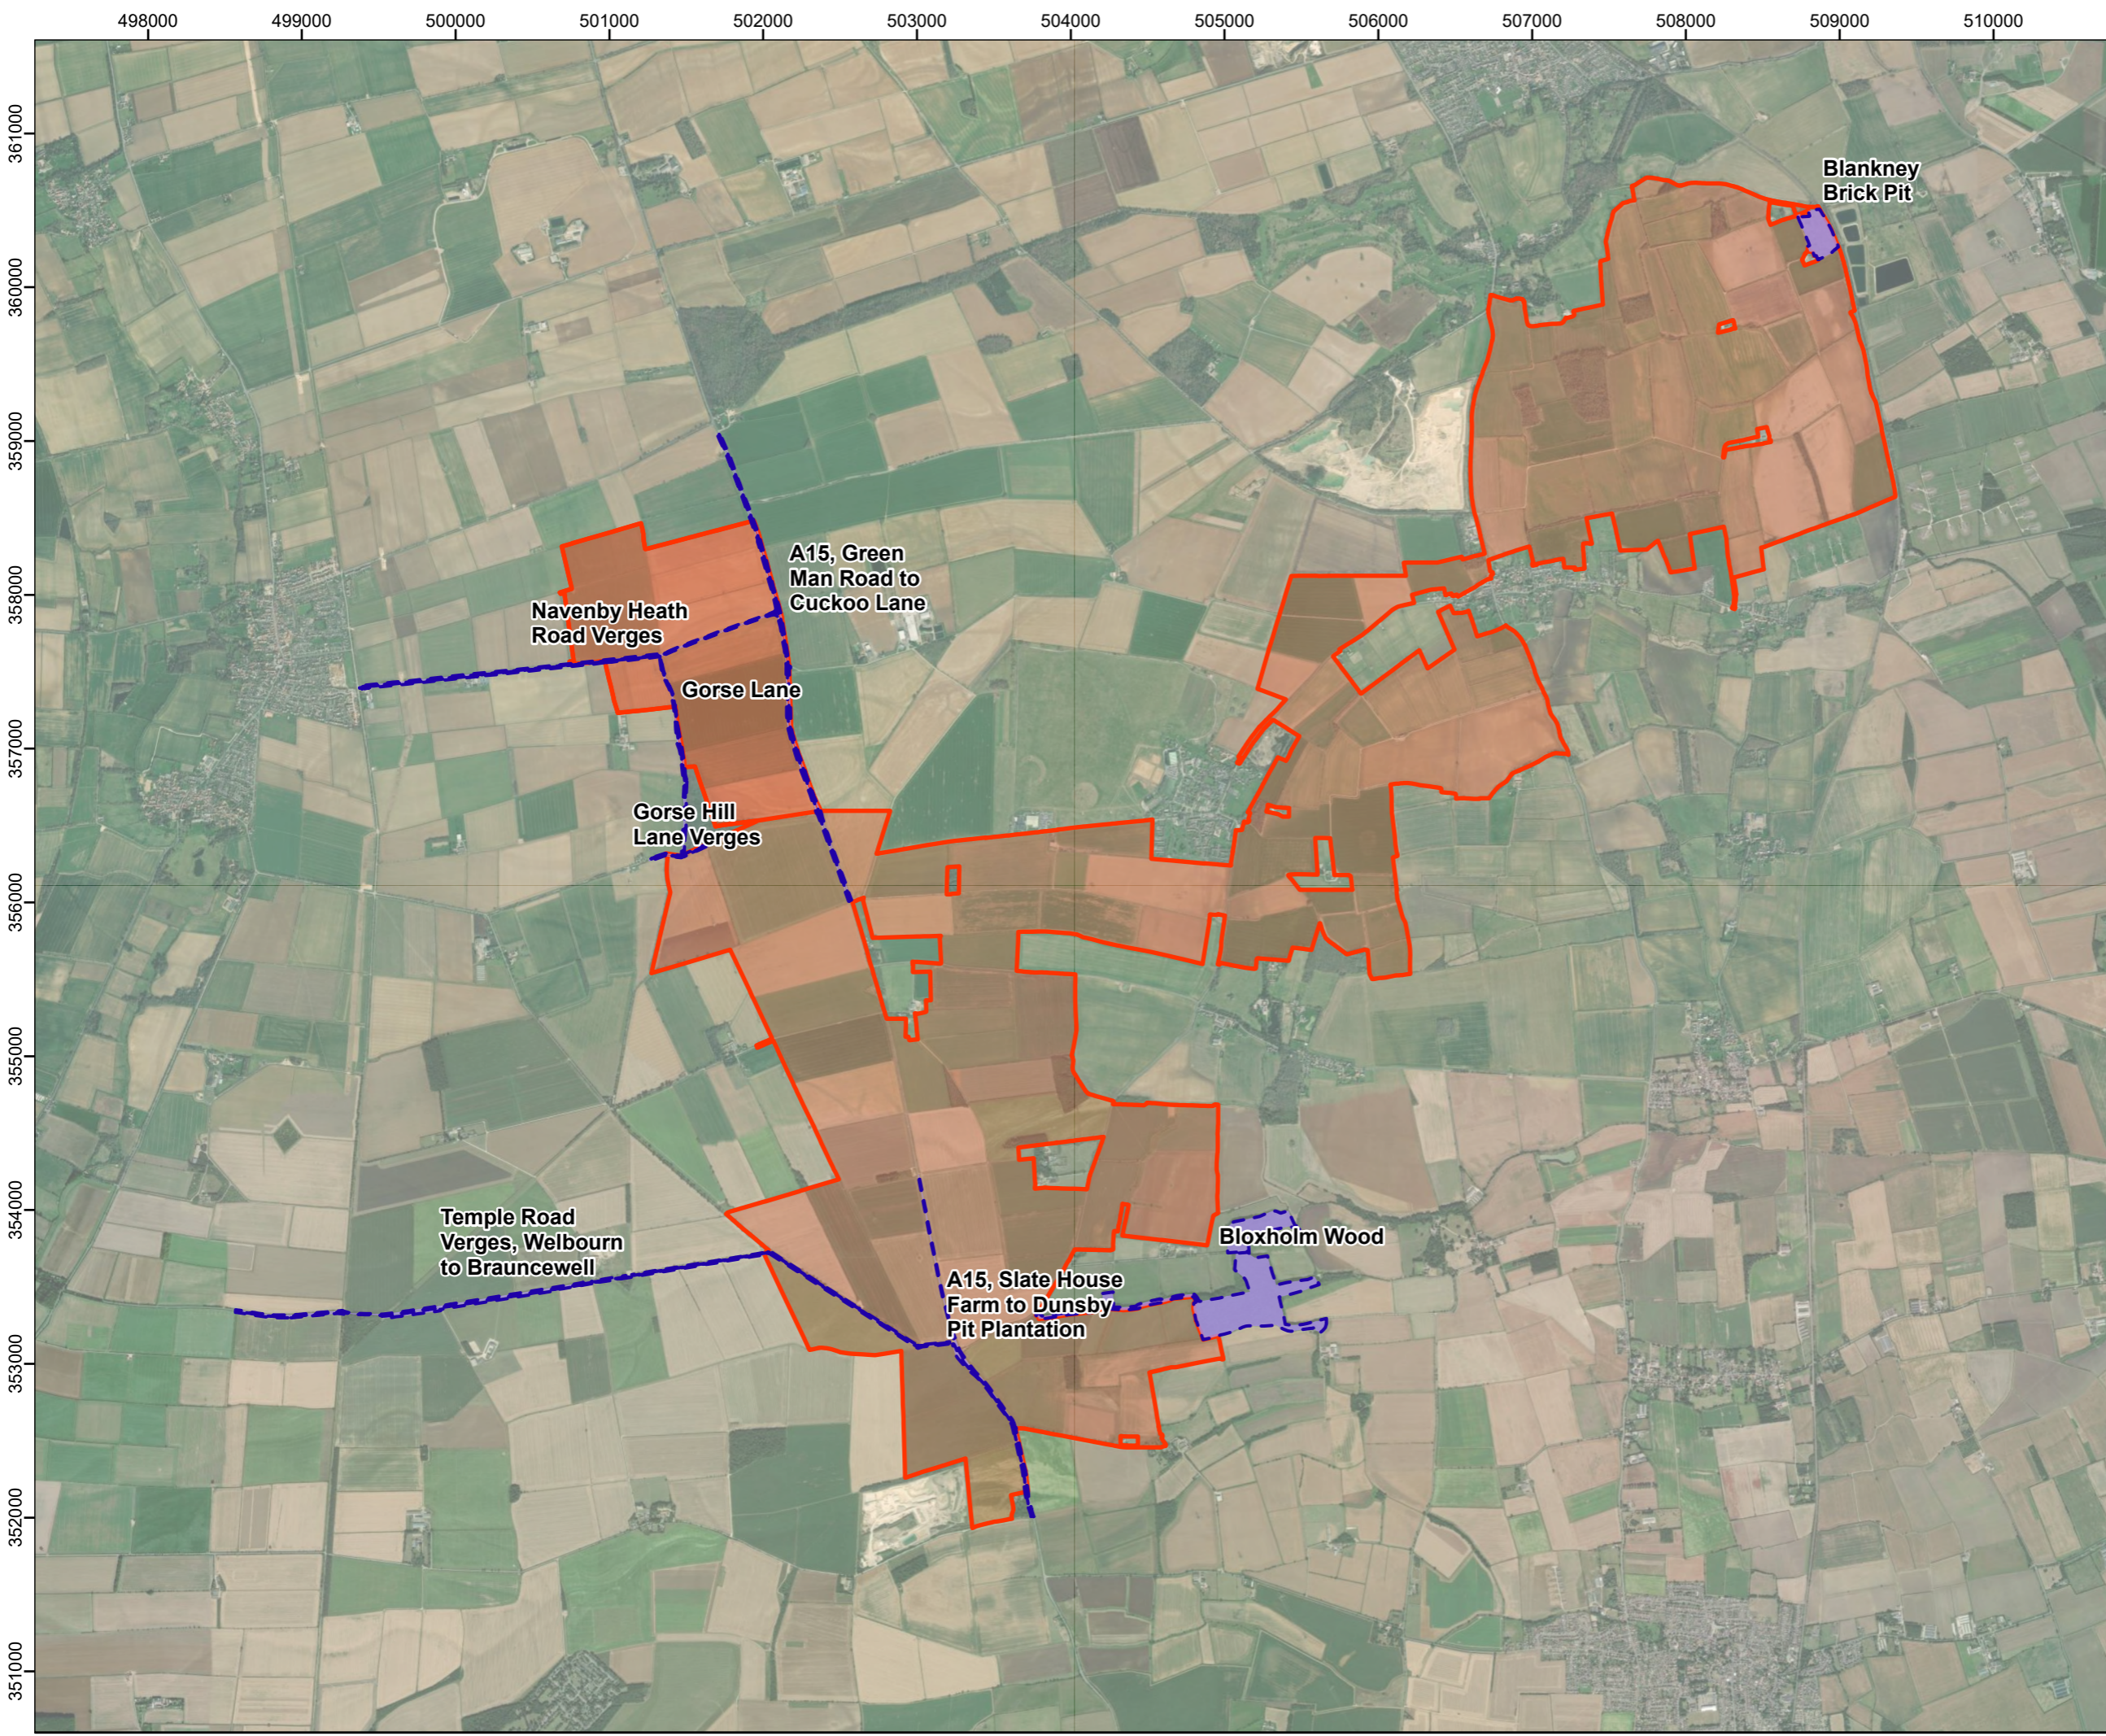

Figure 6.1

Location of Local Wildlife Sites

LEGEND:
 Site Boundary
 Indicative Boundary of Local Wildlife Site (LWS)

NOTES:

| Rev | Date | Description | Drn | Chk | App |
|-----|------------|-------------|-----|-----|-----|
| 00 | 27/10/2023 | First Draft | RS | SP | FL |

Springwell Solar Farm

DOCUMENT:
 SPRINGWELL SOLAR FARM PEIR

TITLE:
 LOCATION OF LOCAL WILDLIFE SITES ON AND IMMEDIATELY ADJACENT TO THE SITE

FIGURE NUMBER:
 6.1